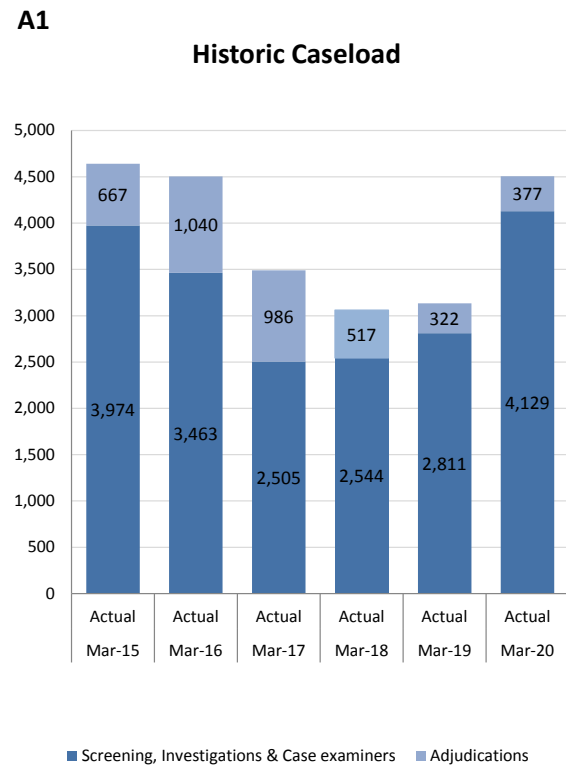

FtP Performance Dashboard September 2020 - Final

Caseload Movement Summary

Opening caseload 5,227

493 cases received

236 cases closed

5,484 Closing caseload