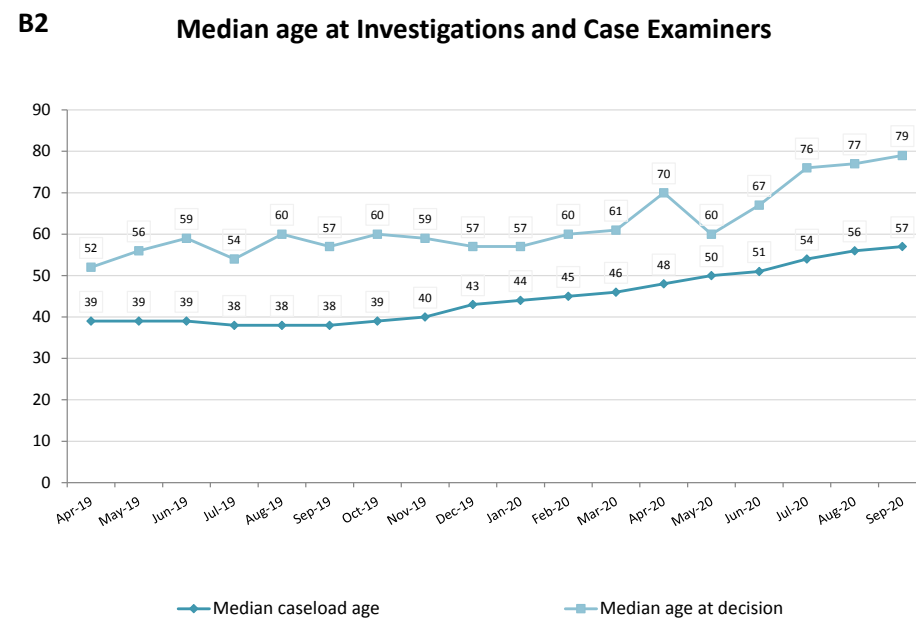

FtP Performance Dashboard September 2020 - Final

Caseload Movement Summary

Opening caseload 5,227

493 cases received

236 cases closed

5,484 Closing caseload