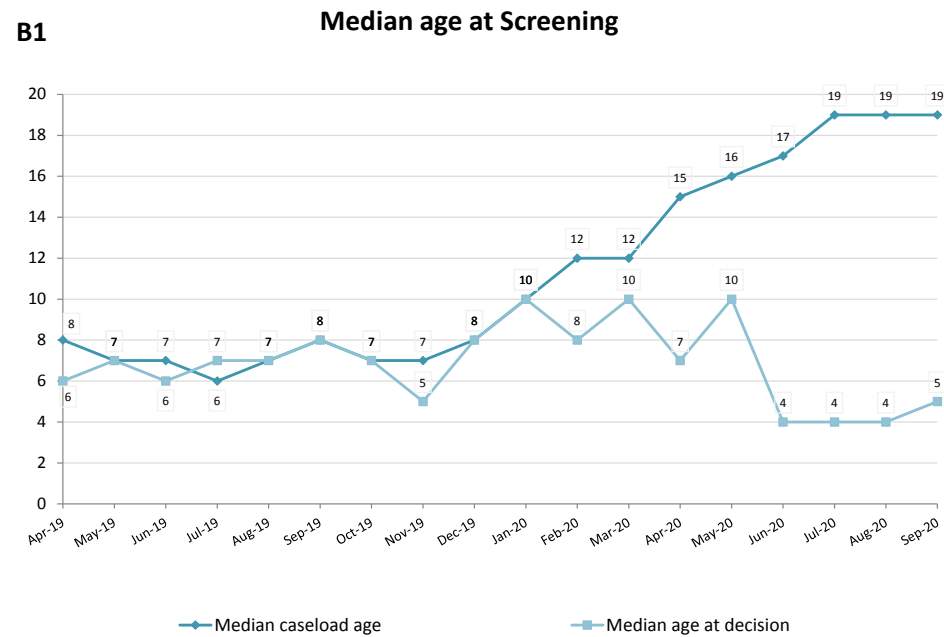

FtP Performance Dashboard September 2020 - Final

Caseload Movement Summary

Opening caseload 5,227

493 cases received

236 cases closed

5,484 Closing caseload