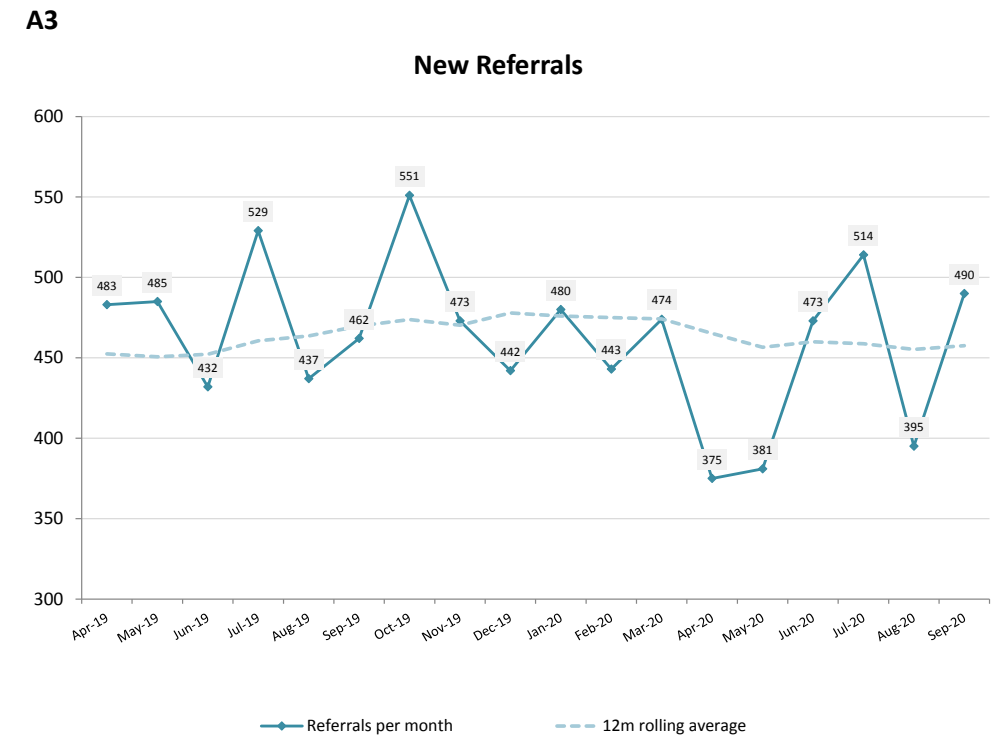

FtP Performance Dashboard September 2020 - Final

Caseload Movement Summary

Opening caseload 5,227

493 cases received

236 cases closed

5,484 Closing caseload