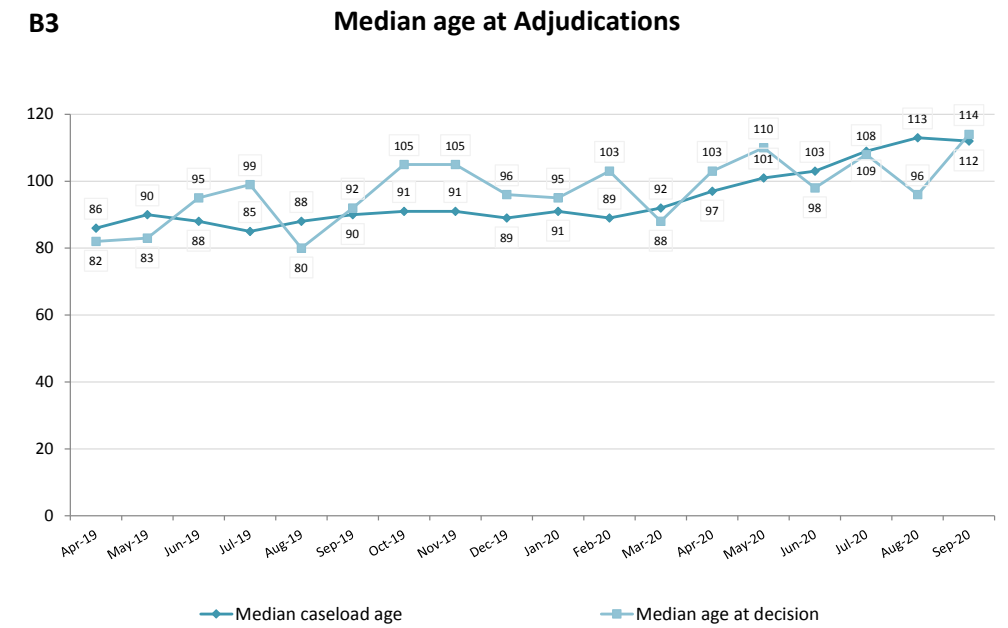

FtP Performance Dashboard September 2020 - Final

Caseload Movement Summary

Opening caseload 5,227

493 cases received

236 cases closed

5,484 Closing caseload