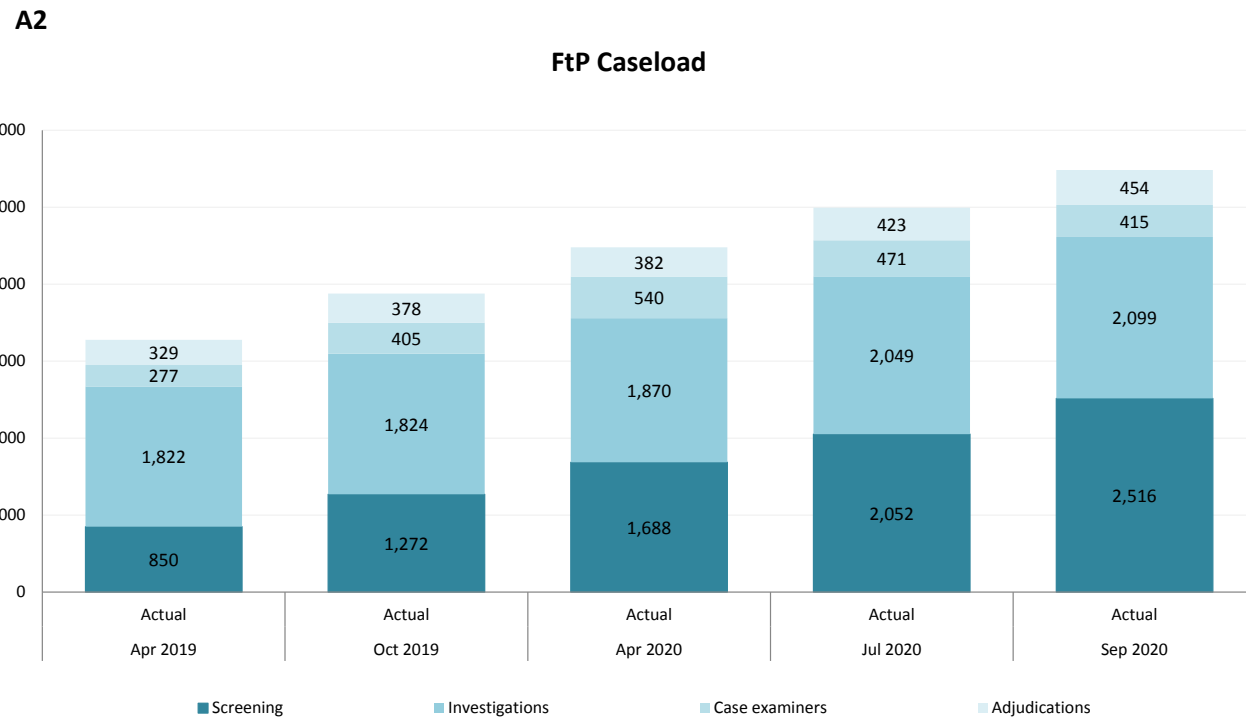

FtP Performance Dashboard September 2020 - Final

Caseload Movement Summary

Opening caseload 5,227

493 cases received

236 cases closed

5,484 Closing caseload